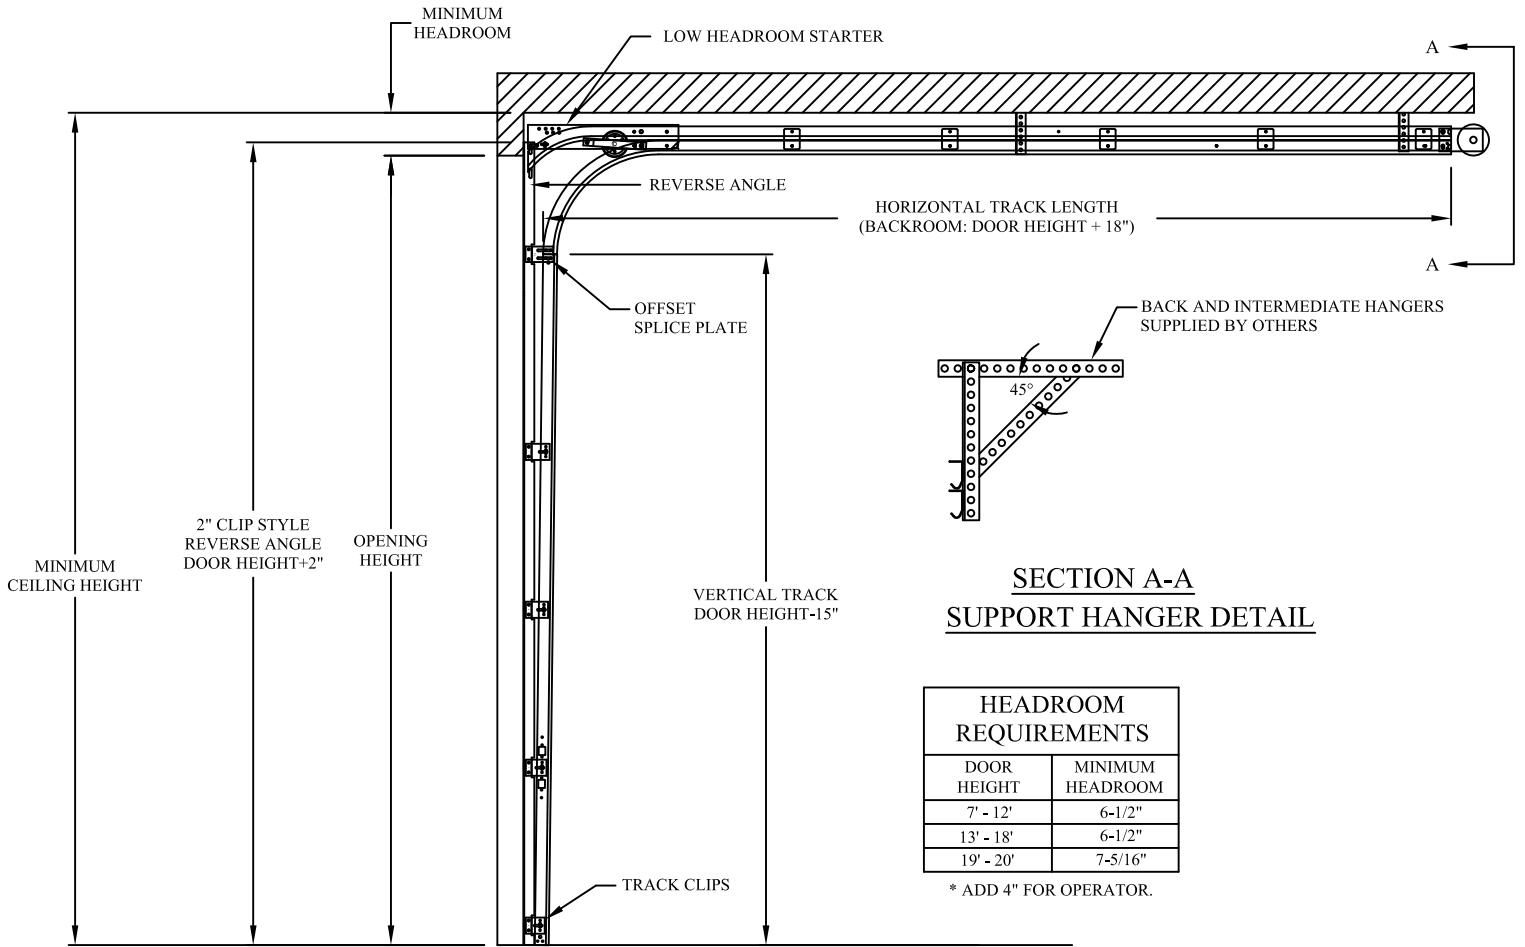

COMMERCIAL 2" REVERSE ANGLE MOUNT LOW HEADROOM
TORSION TO THE REAR

ENTRE//MATIC

STANDARD LIFT LOW HEADROOM TO THE REAR
2" ANGLE MOUNT TRACK SET DETAIL